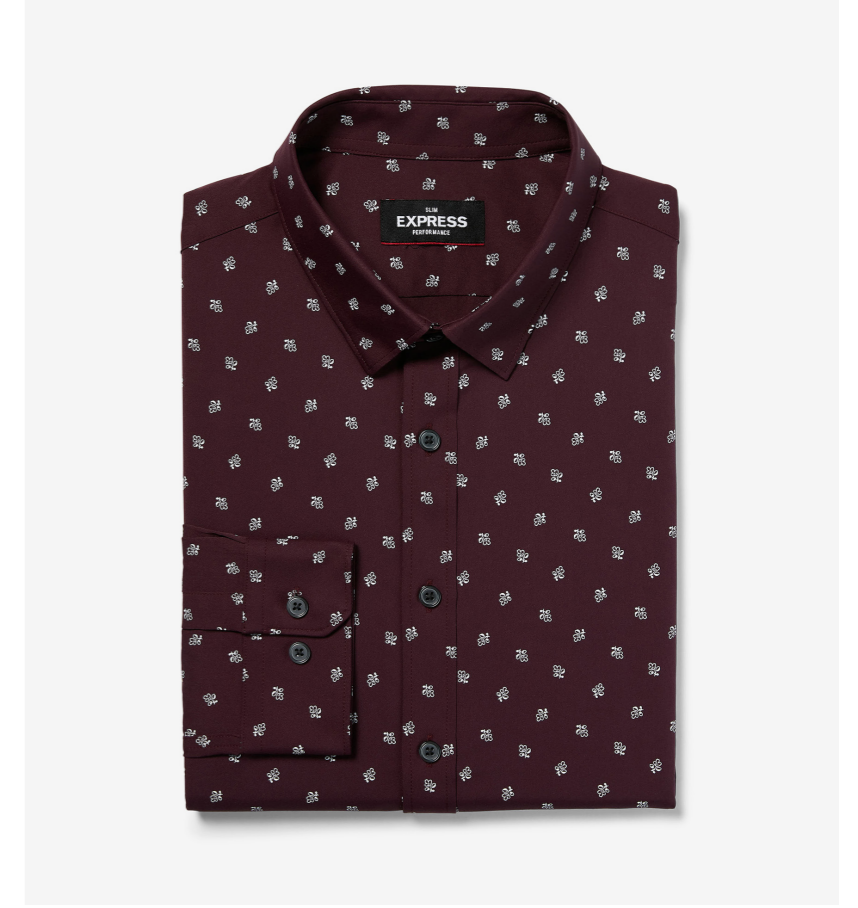

RONEN FLORAL DRESS SHIRT

Wine (S)

XS thru XXL

EXPRESS: 6034531

Cintas: 117115-120

Markdown Date: December

Available October 2019